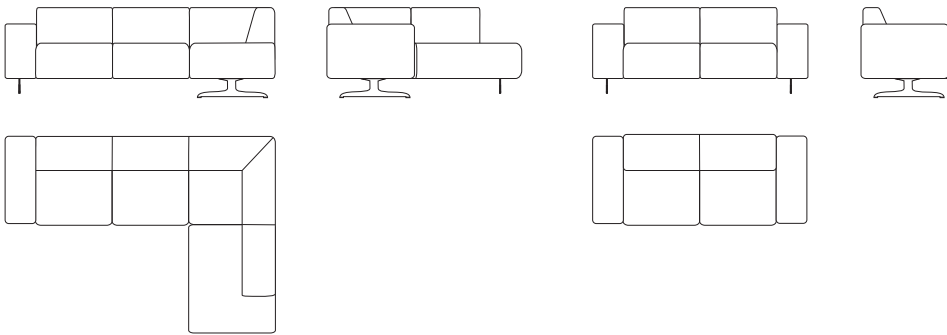

LAMBADA

2.5- seater sofa with OE MURCIA
W 2760 x D 2100 x H 770

3- seater sofa MURCIA
W 2300 x D 940 x H 770
2- seater sofa MURCIA
W 1900 x D 940 x H 770

Backrest
HR foam 23/13 kg/m³,
synthetic batting 250 g/m², textile

Seat
Bonnell spring block, regular foam,
synthetic batting 250 g/m², textile

Frame
Solid wood, chipboard, hardboard, plywood,
regular foam, zig-zag springs,
synthetic batting 250 g/m², textile

Feet
Metallic legs H=140 mm