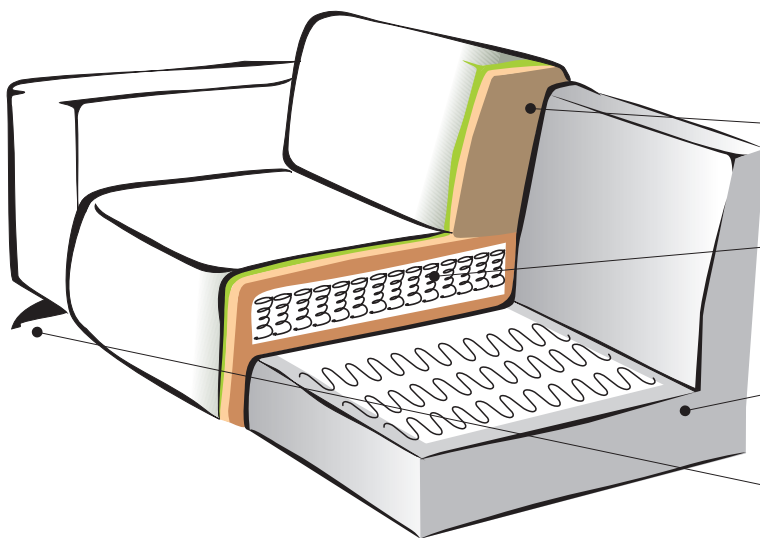

LAMBADA

2.5- seater sofa with OE MURCIA
W 2760 x D 2100 x H 770

3- seater sofa MURCIA
W 2300 x D 940 x H 770
2- seater sofa MURCIA
W 1900 x D 940 x H 770

Backrest
HR foam 23/13 kg/m³,
synthetic batting 250 g/m², textile

Seat
Bonnell spring block, regular foam,
synthetic batting 250 g/m², textile

Frame
Solid wood, chipboard, hardboard, plywood,
regular foam, zig-zag springs,
synthetic batting 250 g/m², textile

Feet
Metallic legs H=140 mm