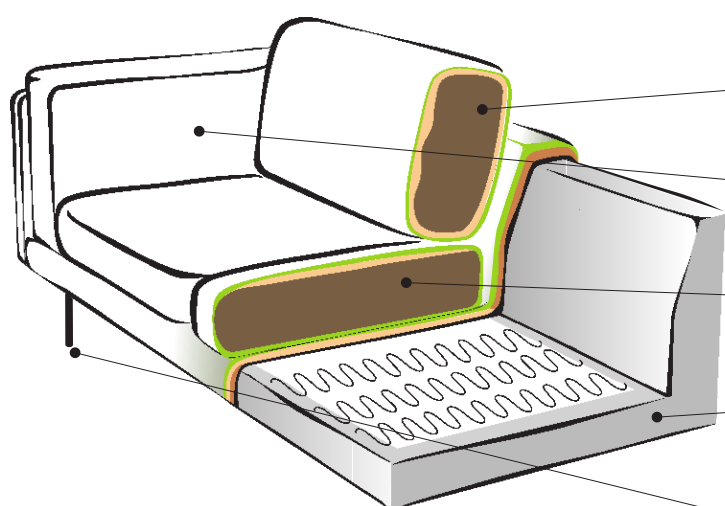

BOSSA

3-zits bank BOSSA
W 2160 x D 850 x H 800

Fauteuil BOSSA
W 1000 x D 850 x H 800

2.5-zits bank BOSSA
W 1960 x D 850 x H 800

Back cushions
HR foam 23/13 kg/m³, synthetic
batting 150 g/m², 250 g/m², textile

Deco cushions
Foam 18/30 kg/m³, synthetic
batting 250 g/m², textile

Seat cushions
HR foam 35/32 kg/m³,
synthetic batting 250 g/m², textile

Frame
Solid wood, chipboard, hardboard, plywood,
regular foam, zig-zag springs,
synthetic batting 150 g/m², textile

Feet
Metallic black legs H=180 mm, " 20 mm.